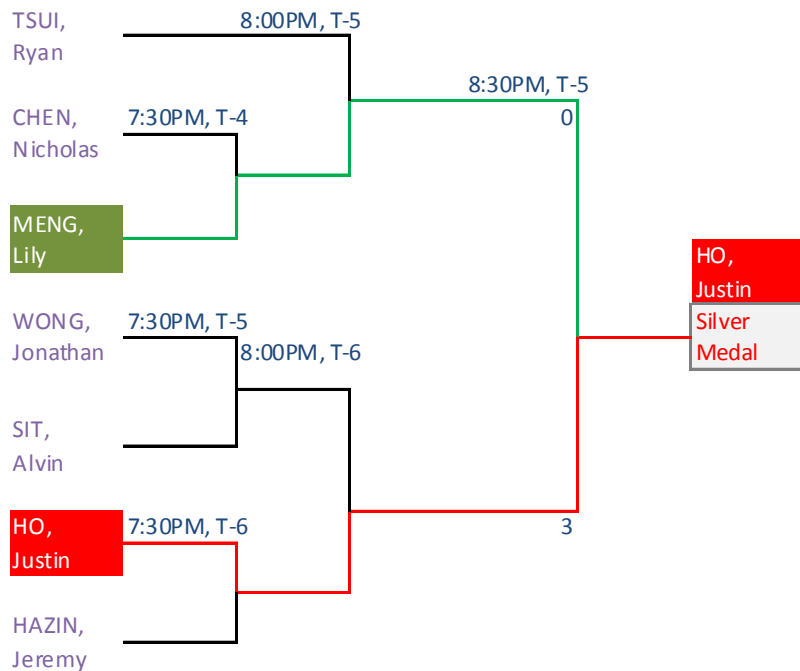

MyTTC, STUDENT LEAGUE 2008 (Winter Season)

B (Upper) Dec20, 2008

*CHON, William, the Champion of B (Upper)
MyTTC Student League 2008 (Winter)*

MyTTC, STUDENT LEAGUE 2008 (Winter Season)

B (Lower) Dec20, 2008

Ho, Justin finally gets his ticket entry for the champion title series with the Medal of Silver presented in MyTTC Student League 2008 (Winter), which representing that there is nothing for sure win or absolutely lose during the Ping Pong tournament. All rely on you how to performance well at the scene. There is always happened like: A won B; B won C; and finally C won A in a circle. Don't give up easily before eventually ending is the motto delivery to all participants in the event. Justin is just setting up an excellent example how to seize back his title. Besides of titles mentioned, we still need to bring out with small group champions in the First Round Robin including: