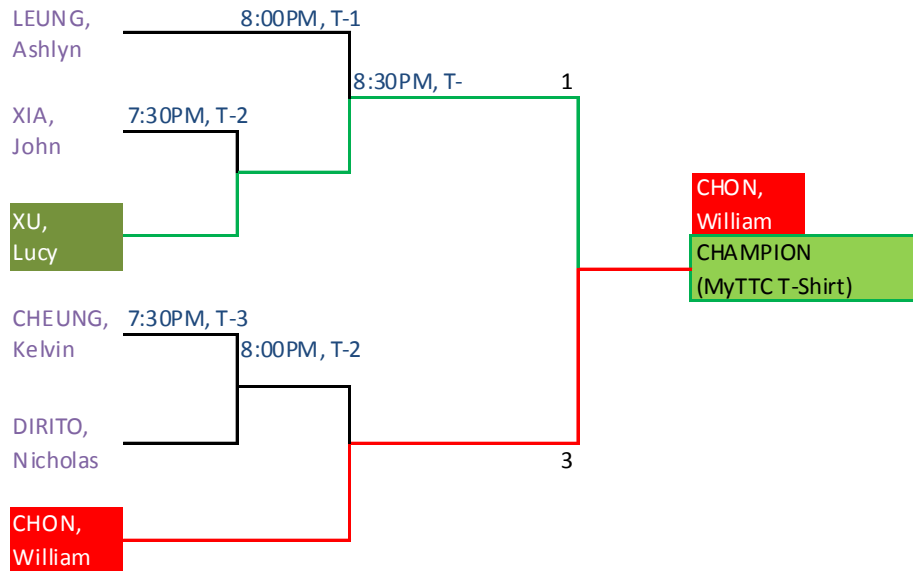

Student League

December 20

2008

My Table Tennis Club (Toronto) represents Final Report with photo album with all champion titles awarded. (V1.2 Ping Pong)

Winter

MyTTC, STUDENT LEAGUE 2008 (Winter Season)

M (Upper) Dec20, 2008

*Congratulations to **Li, Dun Han** for seizing his title of "**Champion of Champions**" in MyTTC Student League 2008 (Winter)*

MyTTC, STUDENT LEAGUE 2008 (Winter Season)

M (Lower) Dec20, 2008

Despite of his 'mis-performance' in First Round Robin, **PANG, Lucas** comes back for his signature at M (Lower) division.

MyTTC, STUDENT LEAGUE 2008 (Winter Season)

B (Upper) Dec20, 2008

*CHON, William, the Champion of B (Upper)
MyTTC Student League 2008 (Winter)*

MyTTC, STUDENT LEAGUE 2008 (Winter Season)

B (Lower) Dec20, 2008

Ho, Justin finally gets his ticket entry for the champion title series with the Medal of Silver presented in MyTTC Student League 2008 (Winter), which representing that there is nothing for sure win or absolutely lose during the Ping Pong tournament. All rely on you how to performance well at the scene. There is always happened like: A won B; B won C; and finally C won A in a circle. Don't give up easily before eventually ending is the motto delivery to all participants in the event. Justin is just setting up an excellent example how to seize back his title. Besides of titles mentioned, we still need to bring out with small group champions in the First Round Robin including: