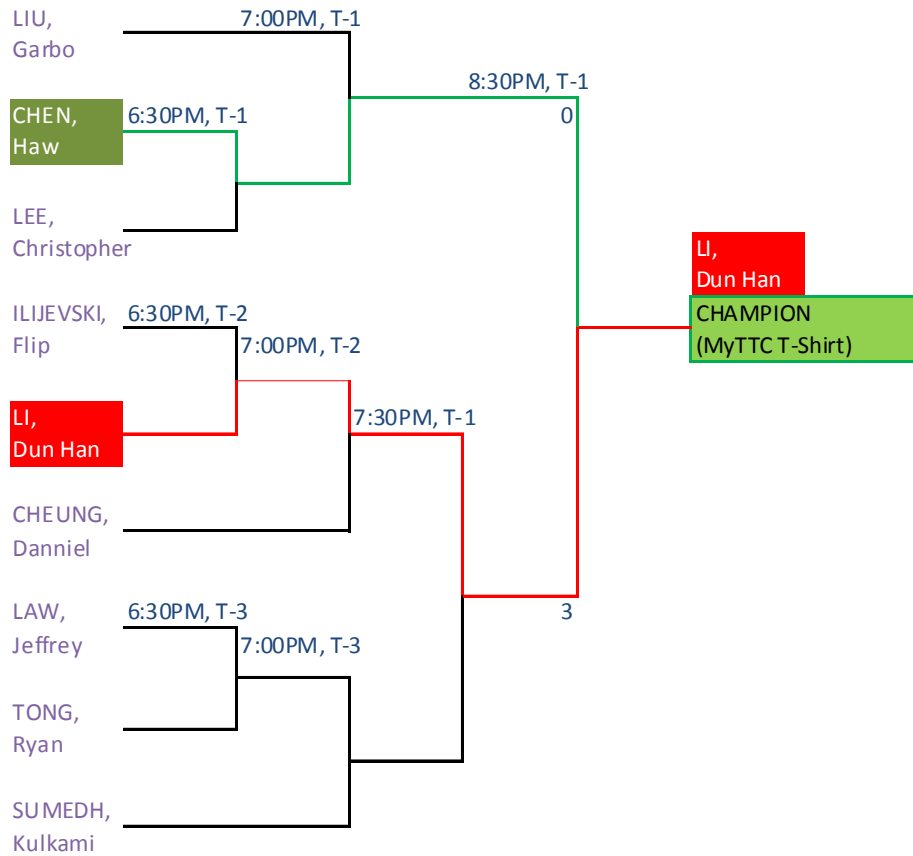

Student League

December 20

2008

My Table Tennis Club (Toronto) represents Final Report with photo album with all champion titles awarded. (V1.2 Ping Pong)

Winter

MyTTC, STUDENT LEAGUE 2008 (Winter Season)

M (Upper) Dec20, 2008

*Congratulations to **Li, Dun Han** for seizing his title of "**Champion of Champions**" in MyTTC Student League 2008 (Winter)*

MyTTC, STUDENT LEAGUE 2008 (Winter Season)

M (Lower) Dec20, 2008

Despite of his 'mis-performance' in First Round Robin, **PANG, Lucas** comes back for his signature at M (Lower) division.

MyTTC, STUDENT LEAGUE 2008 (Winter Season)

B (Upper) Dec20, 2008

*CHON, William, the Champion of B (Upper)
MyTTC Student League 2008 (Winter)*

MyTTC, STUDENT LEAGUE 2008 (Winter Season)

B (Lower) Dec20, 2008

Ho, Justin finally gets his ticket entry for the champion title series with the Medal of Silver presented in MyTTC Student League 2008 (Winter), which representing that there is nothing for sure win or absolutely lose during the Ping Pong tournament. All rely on you how to performance well at the scene. There is always happened like: A won B; B won C; and finally C won A in a circle. Don't give up easily before eventually ending is the motto delivery to all participants in the event. Justin is just setting up an excellent example how to seize back his title. Besides of titles mentioned, we still need to bring out with small group champions in the First Round Robin including: