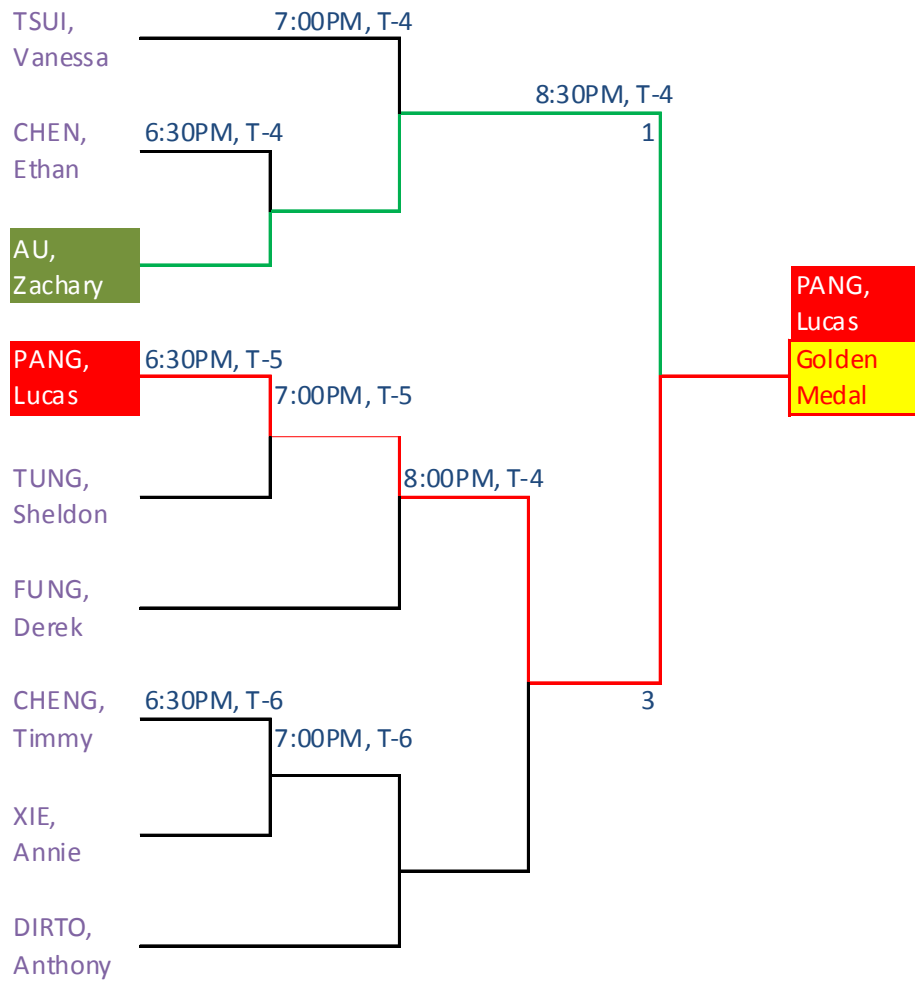

Student League

December 20

2008

My Table Tennis Club (Toronto) represents Final Report with photo album with all champion titles awarded. (V1.2 Ping Pong)

Winter

MyTTC, STUDENT LEAGUE 2008 (Winter Season)

M (Upper) Dec20, 2008

*Congratulations to **Li, Dun Han** for seizing his title of "**Champion of Champions**" in MyTTC Student League 2008 (Winter)*

MyTTC, STUDENT LEAGUE 2008 (Winter Season)

M (Lower) Dec20, 2008

Despite of his 'mis-performance' in First Round Robin, **PANG, Lucas** comes back for his signature at M (Lower) division.

Ho, Justin finally gets his ticket entry for the champion title series with the Medal of Silver presented in MyTTC Student League 2008 (Winter), which representing that there is nothing for sure win or absolutely lose during the Ping Pong tournament. All rely on you how to performance well at the scene. There is always happened like: A won B; B won C; and finally C won A in a circle. Don't give up easily before eventually ending is the motto delivery to all participants in the event. Justin is just setting up an excellent example how to seize back his title. Besides of titles mentioned, we still need to bring out with small group champions in the First Round Robin including: